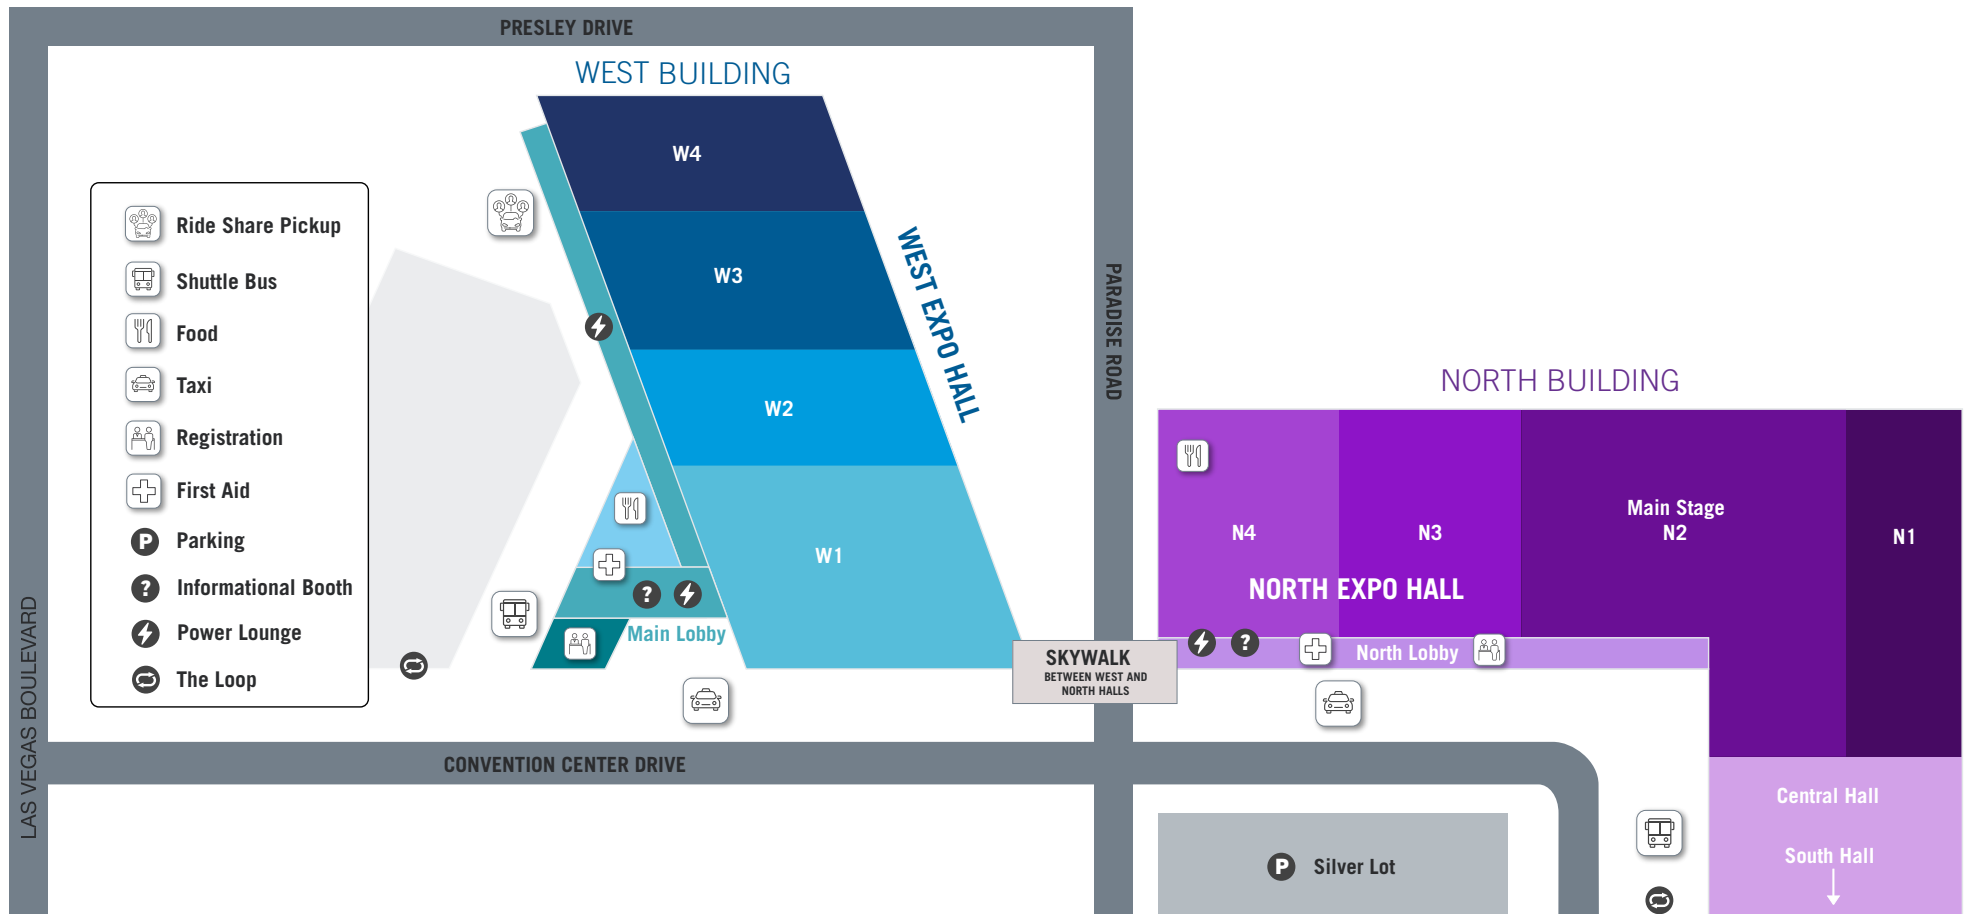

LAS VEGAS CONVENTION CENTER MAPS

LAS VEGAS CONVENTION CENTER MAPS

Ride Share Pickup	Registration	Power Lounge
Shuttle Bus	First Aid	The Loop
Food	Parking	
Taxi	Informational Booth	

- West Expo Hall**
- Exhibitor Registration and Services
 - Exhibitor Red Carpet Lounge
 - Dealer Learning Lab
 - Dealer/Manager Lounge
 - NADA Pavilion