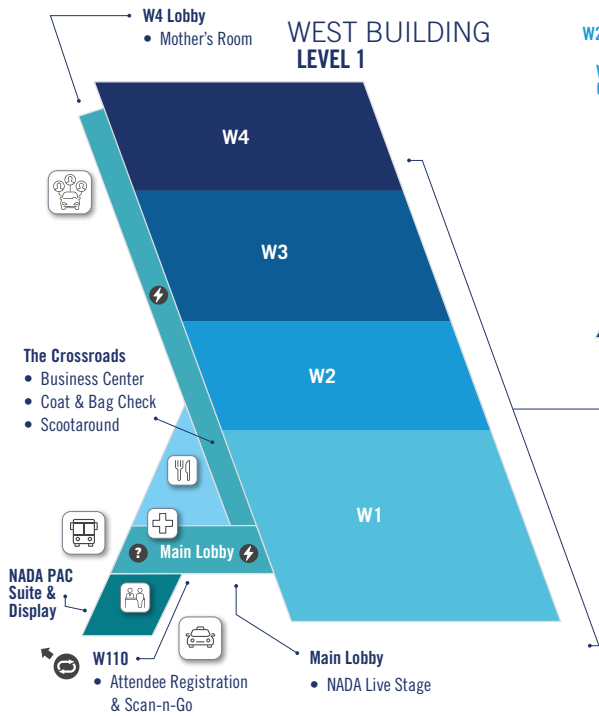

LAS VEGAS CONVENTION CENTER MAPS

LAS VEGAS CONVENTION CENTER MAPS

Ride Share Pickup	Registration	Power Lounge
Shuttle Bus	First Aid	The Loop
Food	Parking	
Taxi	Informational Booth	

- West Expo Hall**
- Exhibitor Registration and Services
 - Exhibitor Red Carpet Lounge
 - Dealer Learning Lab
 - Dealer/Manager Lounge
 - NADA Pavilion