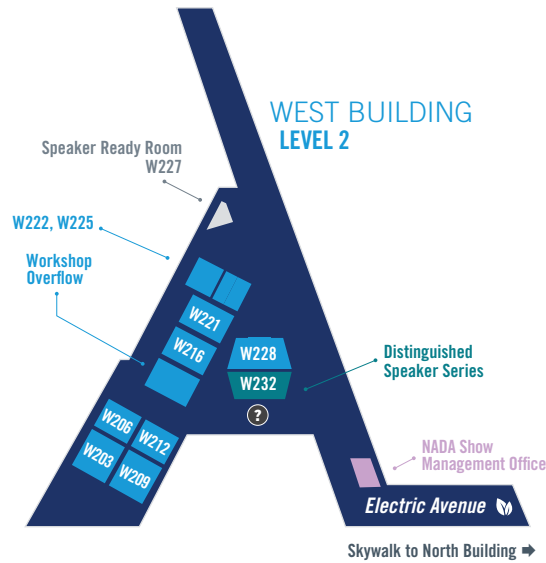

LAS VEGAS CONVENTION CENTER MAPS

LAS VEGAS CONVENTION CENTER MAPS

Ride Share Pickup	Registration	Power Lounge
Shuttle Bus	First Aid	The Loop
Food	Parking	
Taxi	Informational Booth	

- West Expo Hall**
- Exhibitor Registration and Services
 - Exhibitor Red Carpet Lounge
 - Dealer Learning Lab
 - Dealer/Manager Lounge
 - NADA Pavilion