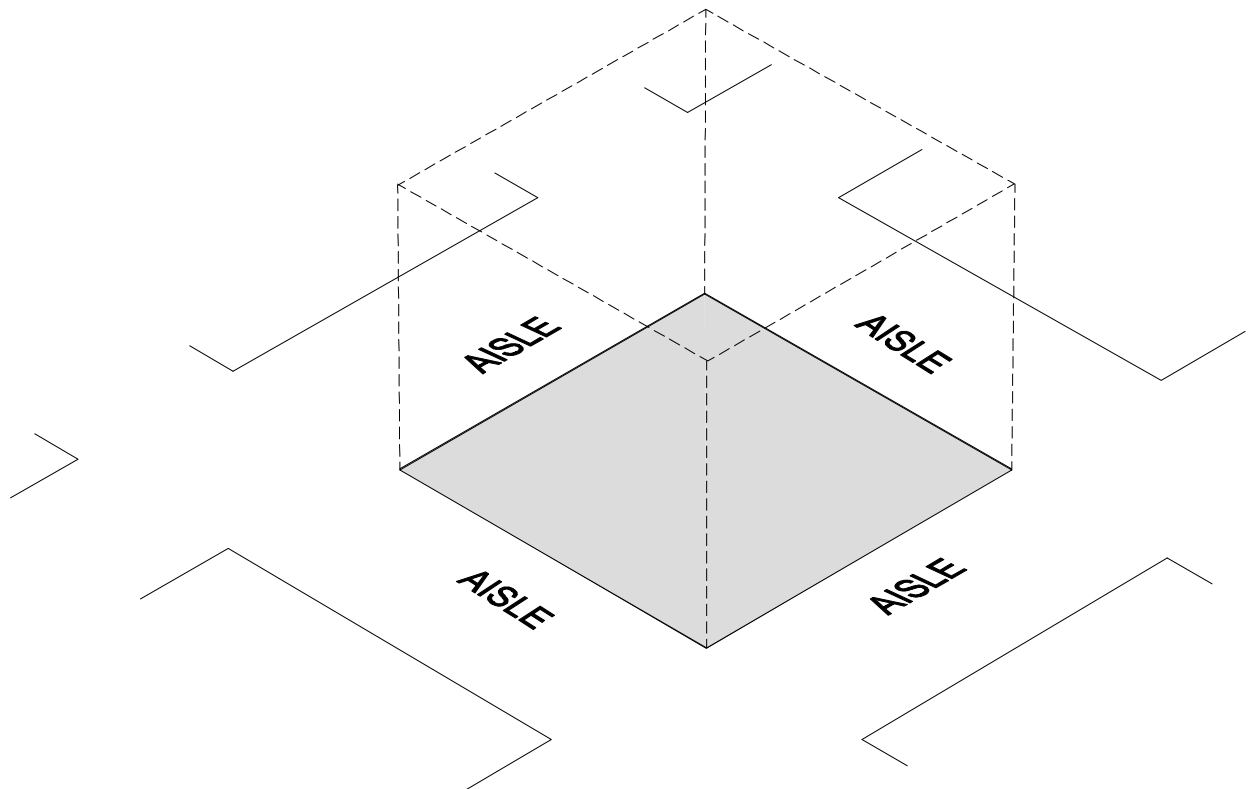

Island Booth

An Island Booth is any size booth exposed to aisles on all four sides.

Dimensions

An Island Booth is typically 20ft by 20ft (6.10m by 6.10m) or larger, although it may be configured differently.

Use of Space

The entire cubic content of the space may be used up to the maximum allowable height, which is 20ft (6.10m), including signage.

Be advised that Island Booths configured with solid walls around the perimeter higher than 8' may potentially obstruct the line of sight of neighboring booths. When designing Island Booths, exhibitors are asked to consider allowing for at least 20% visibility on structures/walls above 4' tall on all four sides. Exhibitor may use plexiglass or similar see-through material to create taller structures/walls that will allow for line of sight above 4'.

ISLAND BOOTH