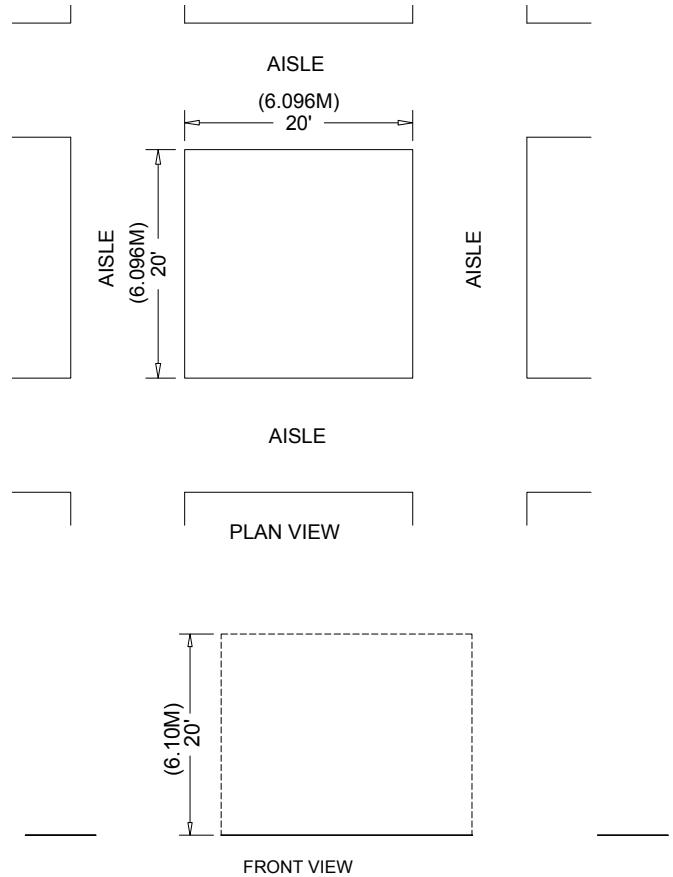

Island Booth

An Island Booth is any size booth exposed to aisles on all four sides.

Dimensions

An Island Booth is typically 20ft by 20ft (6.10m by 6.10m) or larger, although it may be configured differently.

Use of Space

The entire cubic content of the space may be used up to the maximum allowable height, which is 20ft (6.10m), including signage.

Be advised that Island Booths configured with solid walls around the perimeter higher than 8' may potentially obstruct the line of sight of neighboring booths. When designing Island Booths, exhibitors are asked to consider allowing for at least 20% visibility on structures/walls above 4' tall on all four sides. Exhibitor may use plexiglass or similar see-through material to create taller structures/walls that will allow for line of sight above 4'.

ISLAND BOOTH