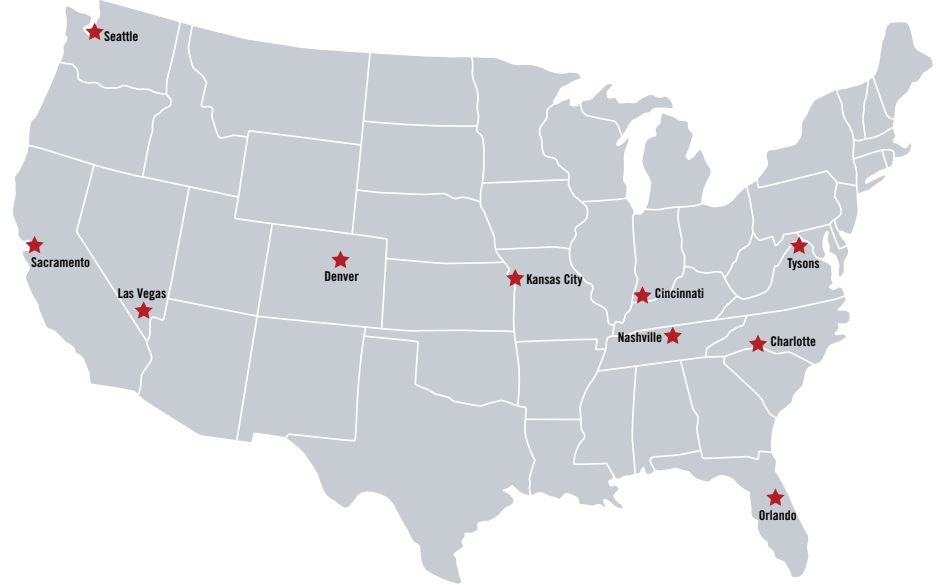

PROFESSIONAL SERIES

SUPERCARGE YOUR CAREER

2021 DATES AND LOCATIONS

Charlotte, N.C.	
Sept. 14-15	Office Manager
Sept. 16-17	Sales Manager
Sept. 21-22	Parts Manager
Sept. 23-24	Service Manager
Nov. 4-5	Leadership

Cincinnati, Ohio	
March 16-17	Sales Manager
March 18-19	Office Manager
March 23-24	Parts Manager
March 25-26	Service Manager
May 5-6	Leadership

Denver, Colo.	
Aug. 10-11	Parts Manager
Aug. 12-13	Service Manager
Aug. 17-18	Sales Manager
Aug. 19-20	Office Manager
Oct. 7-8	Leadership

Kansas City, Mo.	
June 15-16	Sales Manager
June 17-18	Office Manager
June 22-23	Parts Manager
June 24-25	Service Manager
Aug. 24-25	Leadership

Las Vegas, Nev.	
Oct. 12-13	Parts Manager
Oct. 14-15	Service Manager
Oct. 19-20	Sales Manager
Oct. 21-22	Office Manager
Dec. 7-8	Leadership