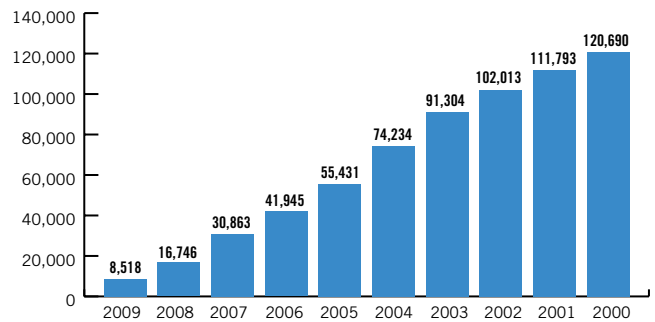

Average AuctionNet sales volume

By model year, for the period 11/16/08 to 11/29/08

Source: NADA/NAAA AuctionNet (www.nada.com)

Average AuctionNet mileage

By model year, for the period 11/16/08 to 11/29/08