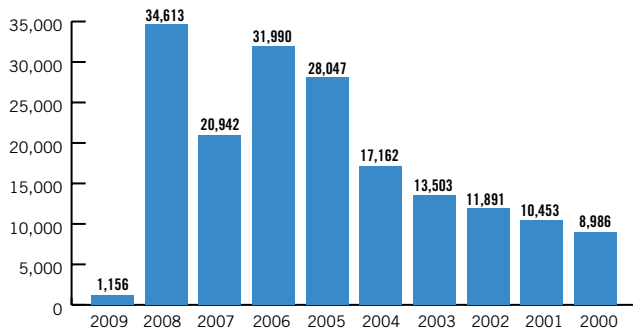

Average AuctionNet sales volume

By model year, for the period 11/16/08 to 11/29/08