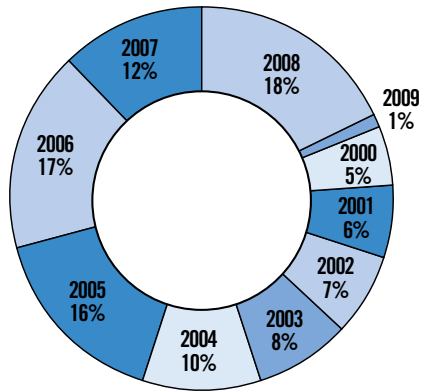

AuctionNet sales percentage

By model year, for the period 11/16/08 to 11/29/08

Source: NADA/NAAA AuctionNet (www.nada.com)

Average AuctionNet price

By model year, for the period 11/16/08 to 11/29/08

Source: NADA/NAAA AuctionNet (www.nada.com)