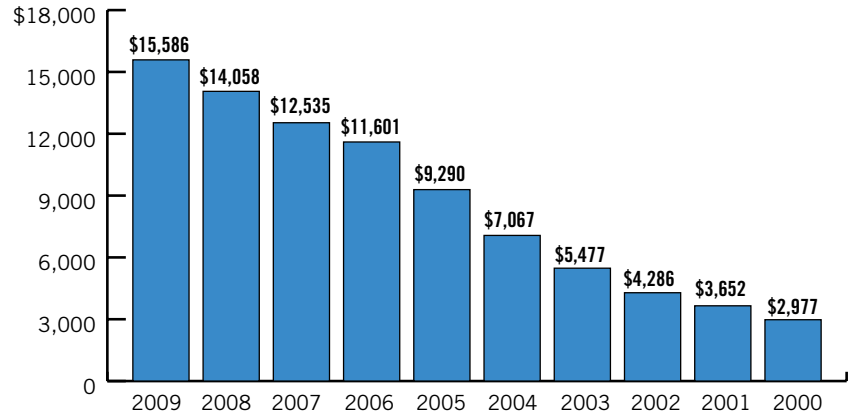

AuctionNet sales percentage

By model year, for the period 11/16/08 to 11/29/08

Source: NADA/NAAA AuctionNet (www.nada.com)

Average AuctionNet price

By model year, for the period 11/16/08 to 11/29/08

Source: NADA/NAAA AuctionNet (www.nada.com)